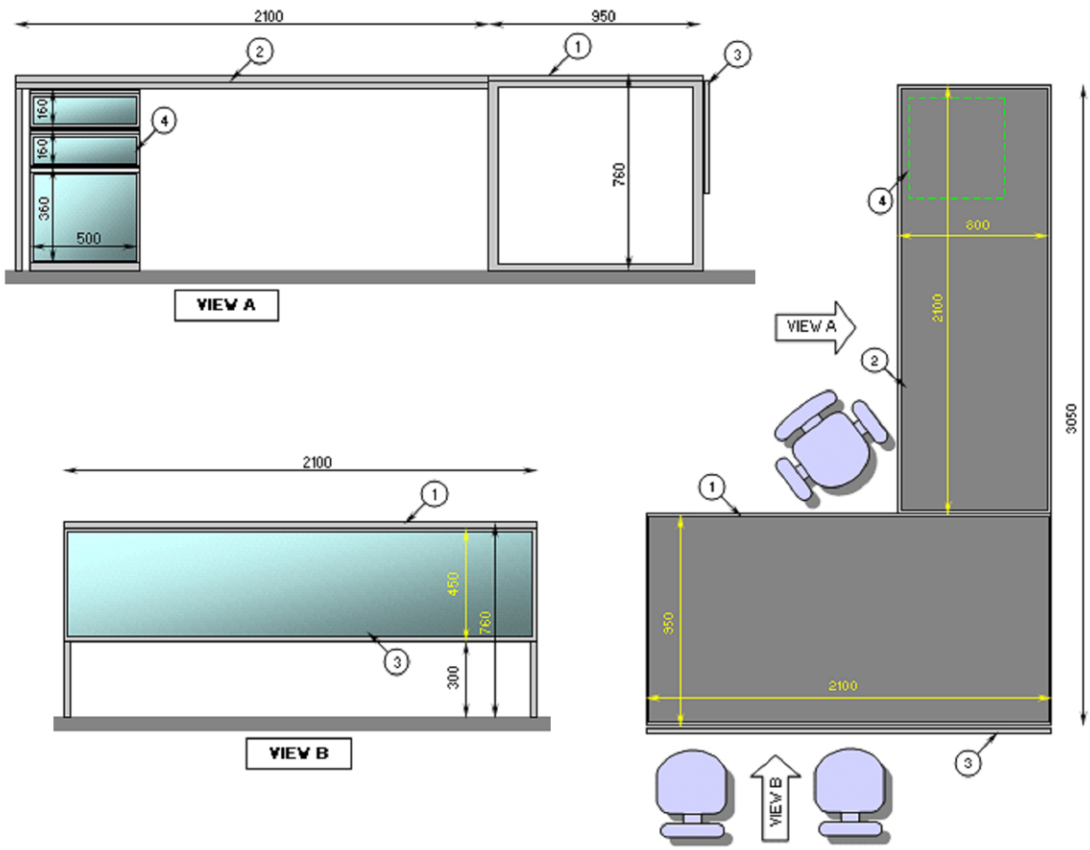

\$3,430 includes GST
(excludes delivery and installation costs)

**SCROLL DOWN FOR
MORE PRICE GUIDES** 

OFFICE WORKSTATION						
	Components	Product Code	Size (mm)	Unit Price	Quantity	Price
1	Desk with 2 sets U-frame Legs, Graphite melamine, 760H x 950D x 2100W	T95210GH	760H x 950D x 2100W	\$1,216.00	1	\$1,216.00
2	Side Desk with 1 set U-frame Legs, Graphite melamine, 760H x 800D x 2100W	ST8210GH	760H x 800D x 2100W	\$960.00	1	\$960.00
3	Partition, 450H x 2100W, 5mm Glass with safety film finish	P4210	450Hx2100W	\$510.00	1	\$510.00
4	3-tier 160H/360H x 535D x 500W Drawers cum Filing Cabinet, Graphite melamine with Frosted White glass front, on frame base	DW3BD55GH216G	705H x 535D x 500W	\$1,512.00	1	\$1,512.00
Sub-total price						\$4,198.00
Plus GST						\$419.80
Price including GST						\$4,617.80

Notes: Price stated excludes delivery and installation costs.

SCROLL DOWN FOR MORE PRICE GUIDES 

\$2,290 includes GST
(excluding delivery and installation costs)