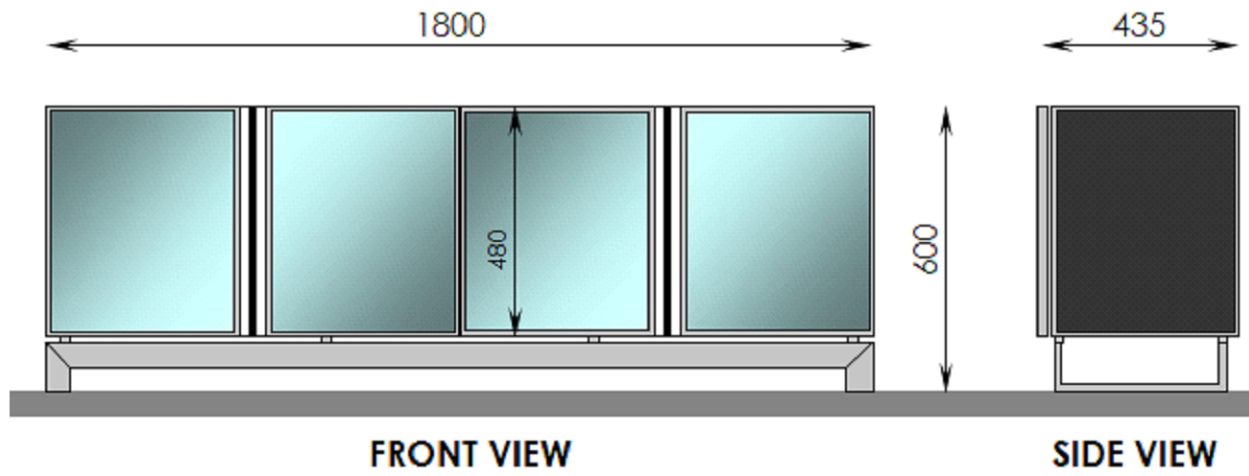

$2,290 includes GST
(excluding delivery and installation costs)